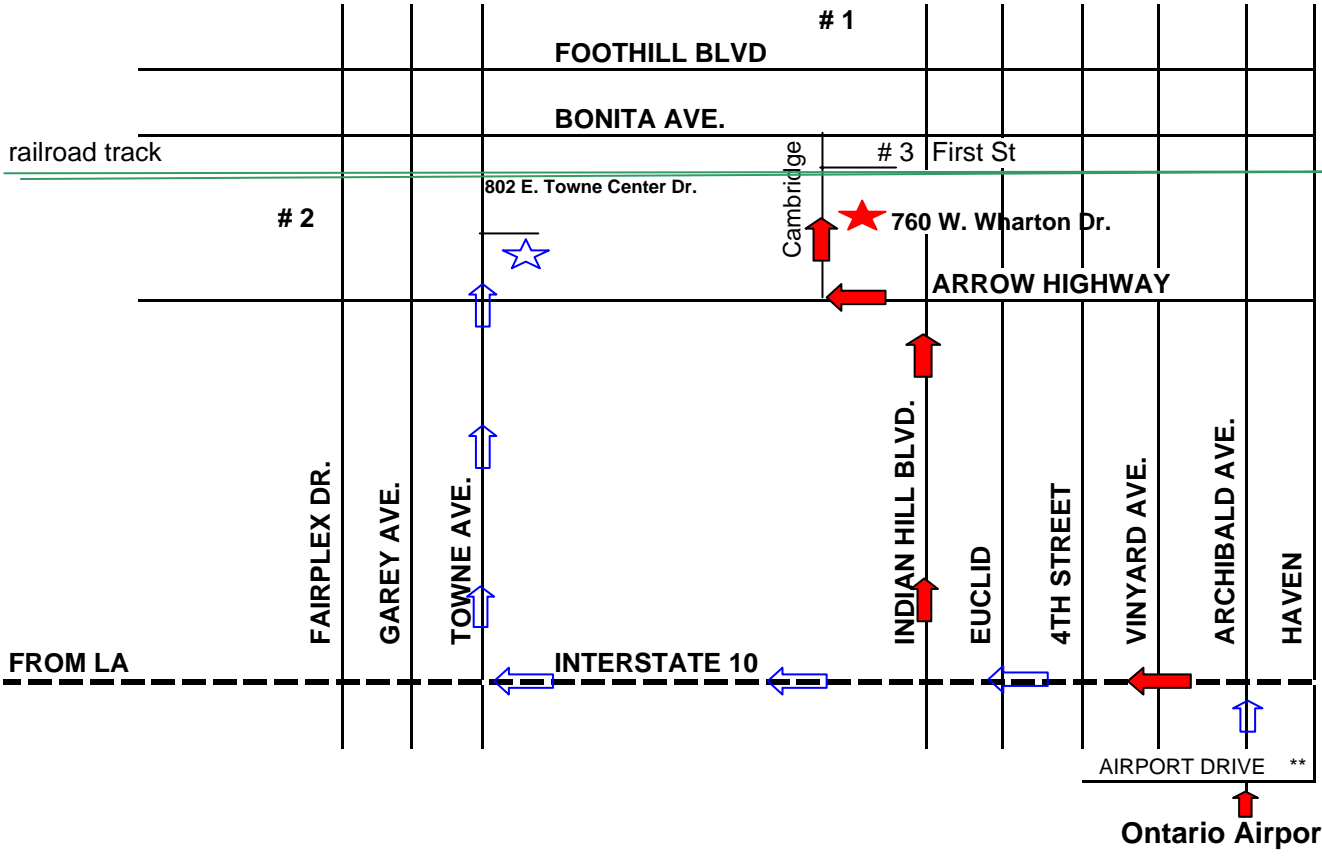

# HIREL CONNECTORS INC.

**# 1 Double Tree**  
 800-854-5733  
 555 W. Foothill Blvd  
 Claremont, CA 91711  
 corp. ID # 560077895  
 Single: \$115.00 + Tax  
 Approx. 1 mile from HIRELCO

**# 2 Sheraton Suites Fairplex**  
 800-722-4055 909-622-2220  
 601 W. McKinley Ave  
 Pomona, CA  
 Single: \$129.00-189.00  
 Approx. 3 miles from HIRELCO

approx. 1 block  
 from HIRELCO  
 = HIREL Connectors  
 = Cable Department

\*\* If renting a car - The airport shuttle takes you to Haven.  
 Take Haven North, then to the I-10 towards LA

**From Los Angeles International Airport to HIRELCO**  
 Exit Airport to the 105 East. Take the 605 Freeway North. Take Interstate 10 East (Towards San Bernardino). Exit at Indian Hill Blvd. Turn Left. Proceed North to Arrow Hwy, Turn Left. Turn Right at Cambridge Ave. Turn right on Wharton Dr.

**From Ontario Airport to HIRELCO**  
 Exit Airport to Archibald Avenue. Proceed North to Interstate 10. Enter I-10 towards LA) Exit Indian Hill Blvd. Turn Right. Go North on Indian Hill Blvd to Arrow Hwy. Turn Left on Arrow Hwy. Go to Cambridge Ave turn Right. Go to Wharton Dr, turn Right